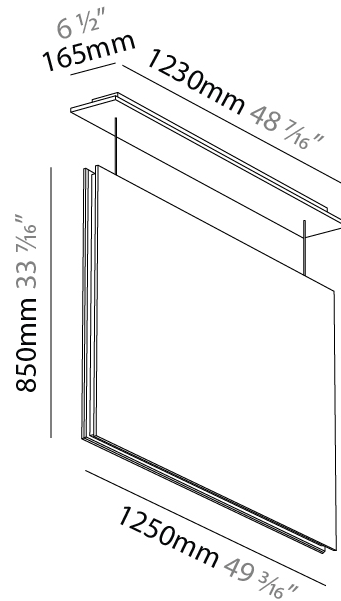

base number   LED   Color   Finish   Cable
Dimming   Temperature   Options   Length

1. To build a product code in our configurator select the specify button on the base model # product page
2. To build a manual product code on this datasheet choose from the options listed below in blue font and add the suffix to the base model #

GENERAL

Series: Lullaby
Brand: Prolicht
Division: Architectural
Mounting Type: Suspension
Mounting Location: Ceiling
Subcategory: Acoustic

PHYSICAL

Shape: Rectangle
Length (mm): 1250
Length (in): 49 ³/₁₆
Width (mm): 50
Width (in): 1 ¹⁵/₁₆
Height (mm): 850
Height (in): 33 ⁷/₁₆
Light Distribution: Direct
Fixture Finish: ANC / ASH / BNA / BTC / BZE / CEL / EGG / EVG / FOG / FOS / FST / FUA / IRI / IRO / KHA / LIC / LIM / MER / MSN / MUS / ONX / PEA / PLU / POL / PPY / RAY / ROY / RST / STE / SWD / TAN / TAU
Fixture Material: Aluminum
Cable Details: 2,000mm / 6,000mm Transparent Cable

ELECTRICAL

Lamp Type: LED
Input Wattage (W): 26
Total Output Wattage (W): 23.7
Dimming: Non-Dimmable / 0-10V Dimming
Driver Included: Yes
Driver Location: Integrated
Driver Type: Constant Current - Universal
Driver Class: Class 2
Input Voltage (V): 120 - 277

LED

Color Temperature (°K): 2700 / 3000 / 3500 / 4000
Max. Delivered Lumen (lm): 3432 / 3482 / 3515 / 3582
Nominal Lumen (lm): 4100 / 4160 / 4200 / 4280
CRI: >90 CRI
Lamp Life (hrs): 80000

OPTICAL

Beam Angle: 80

RATINGS AND CERTIFICATIONS

Certified By: Certified for North American Standards
IP rating: IP20